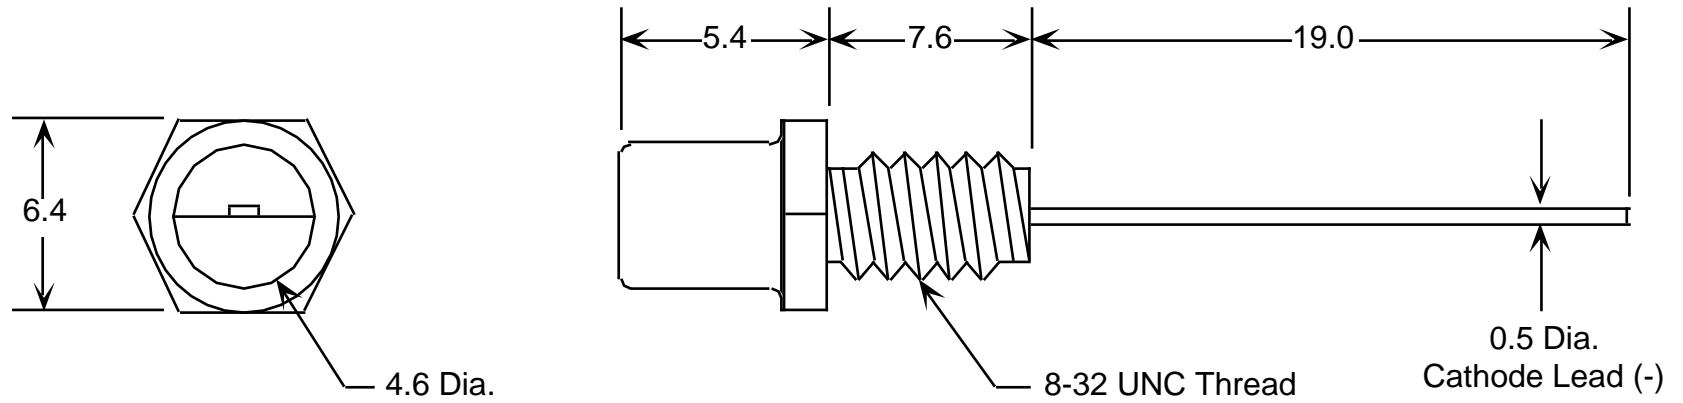

# TO-18 WINDOW PACKAGE

Case is anode (+)

All dimensions in millimeters